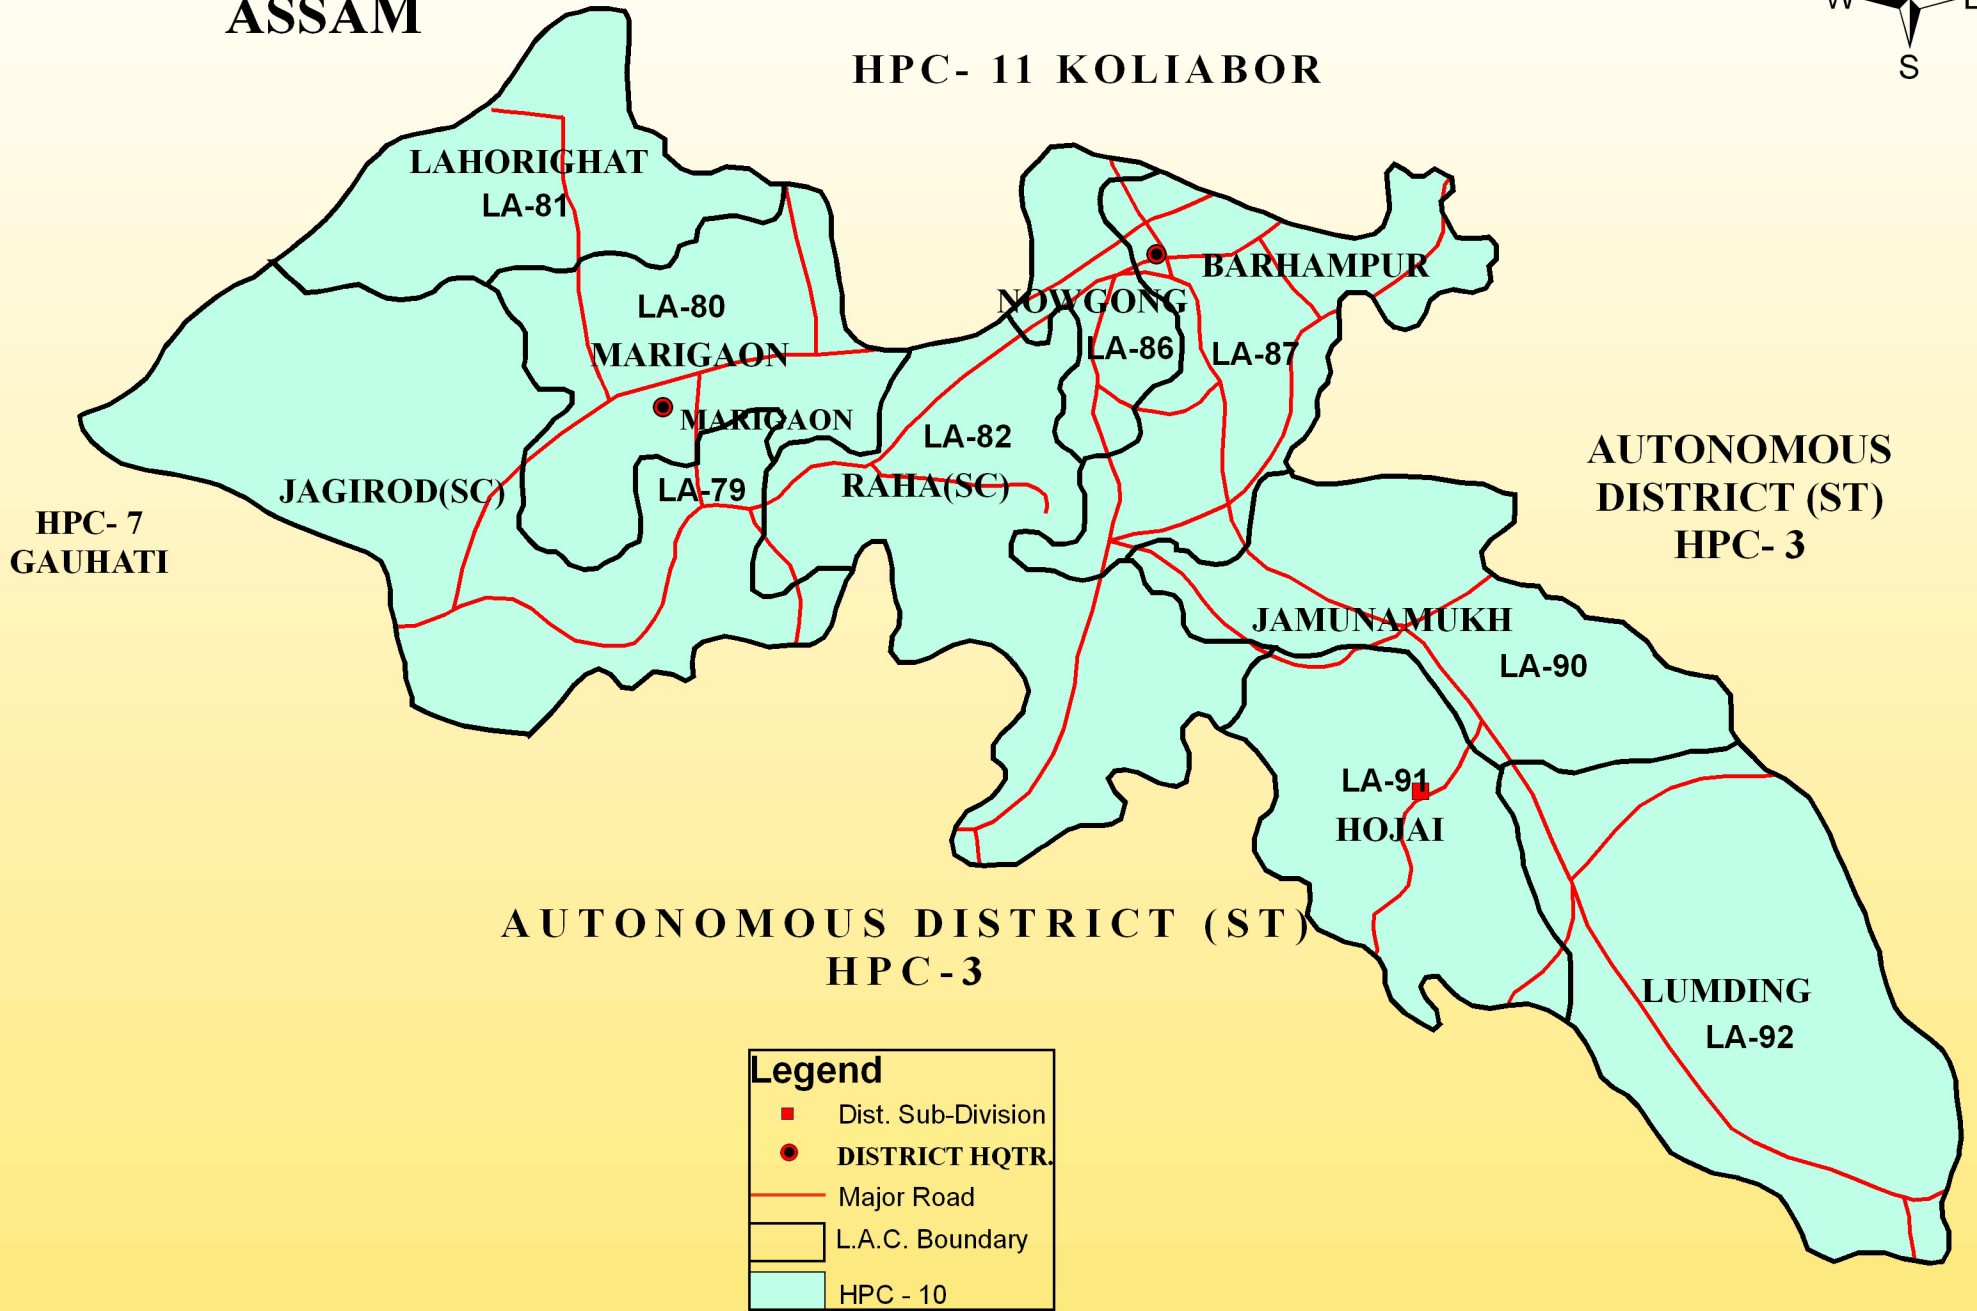

MAP OF HPC- 10 NOWGONG ASSAM

HPC- 11 KOLIABOR

HPC- 7
GAUHATI

AUTONOMOUS
DISTRICT (ST)
HPC- 3

AUTONOMOUS DISTRICT (ST)
HPC- 3

Legend

- Dist. Sub-Division
- DISTRICT HQTR.
- Major Road
- L.A.C. Boundary
- HPC - 10