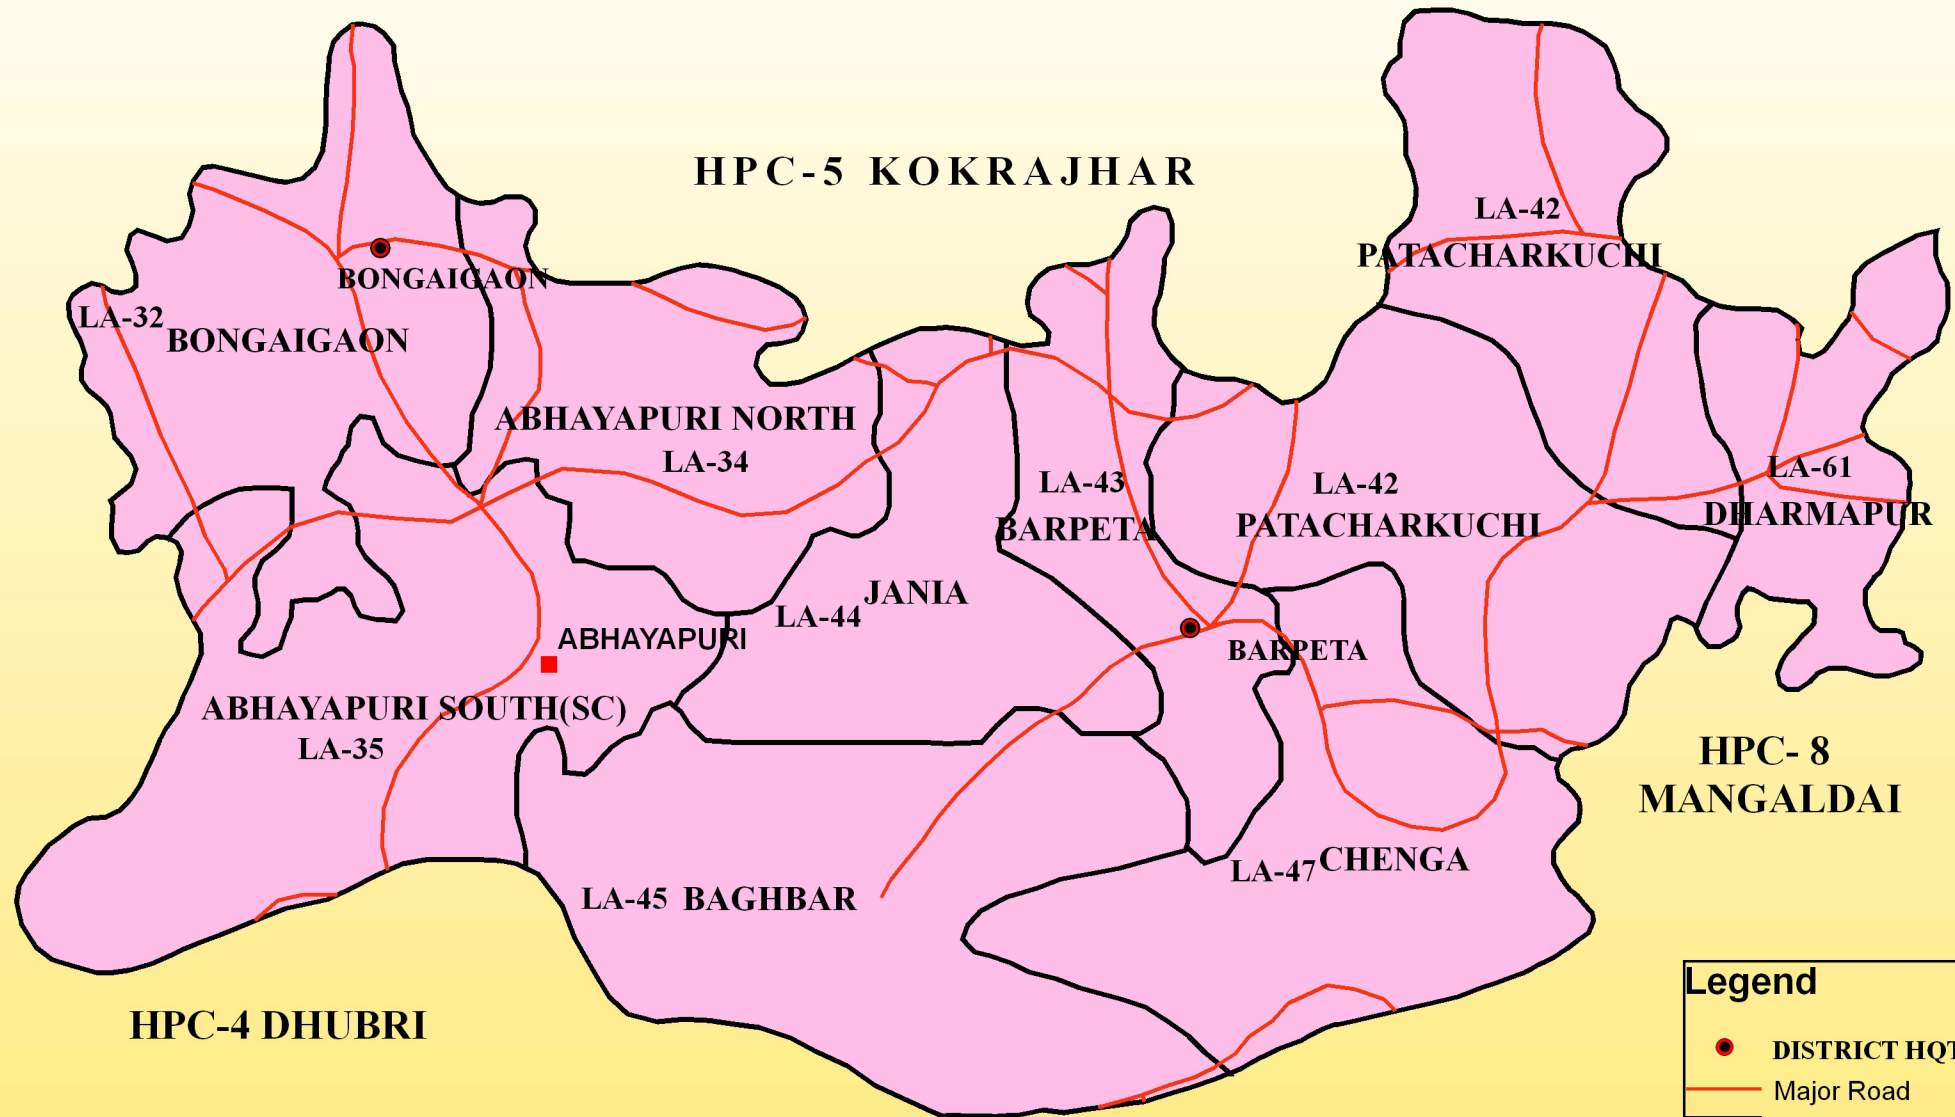

MAP OF HPC- 6 BARPETA ASSAM

HPC-5 KOKRAJHAR

LA-42

PATACHARKUCHI

LA-32

BONGAIGAON

BONGAIGAON

ABHAYAPURI NORTH

LA-34

LA-43

BARPETA

LA-42

PATACHARKUCHI

LA-61

DHARMAPUR

JANIA

LA-44

ABHAYAPURI

BARPETA

ABHAYAPURI SOUTH(SC)

LA-35

HPC- 8

MANGALDAI

LA-47

CHENGA

LA-45

BAGHBAR

HPC-4 DHUBRI

HPC- 7 GAUHATI

Legend

- DISTRICT HQTR.
- Major Road
- L.A.C. Boundary
- HPC - 6