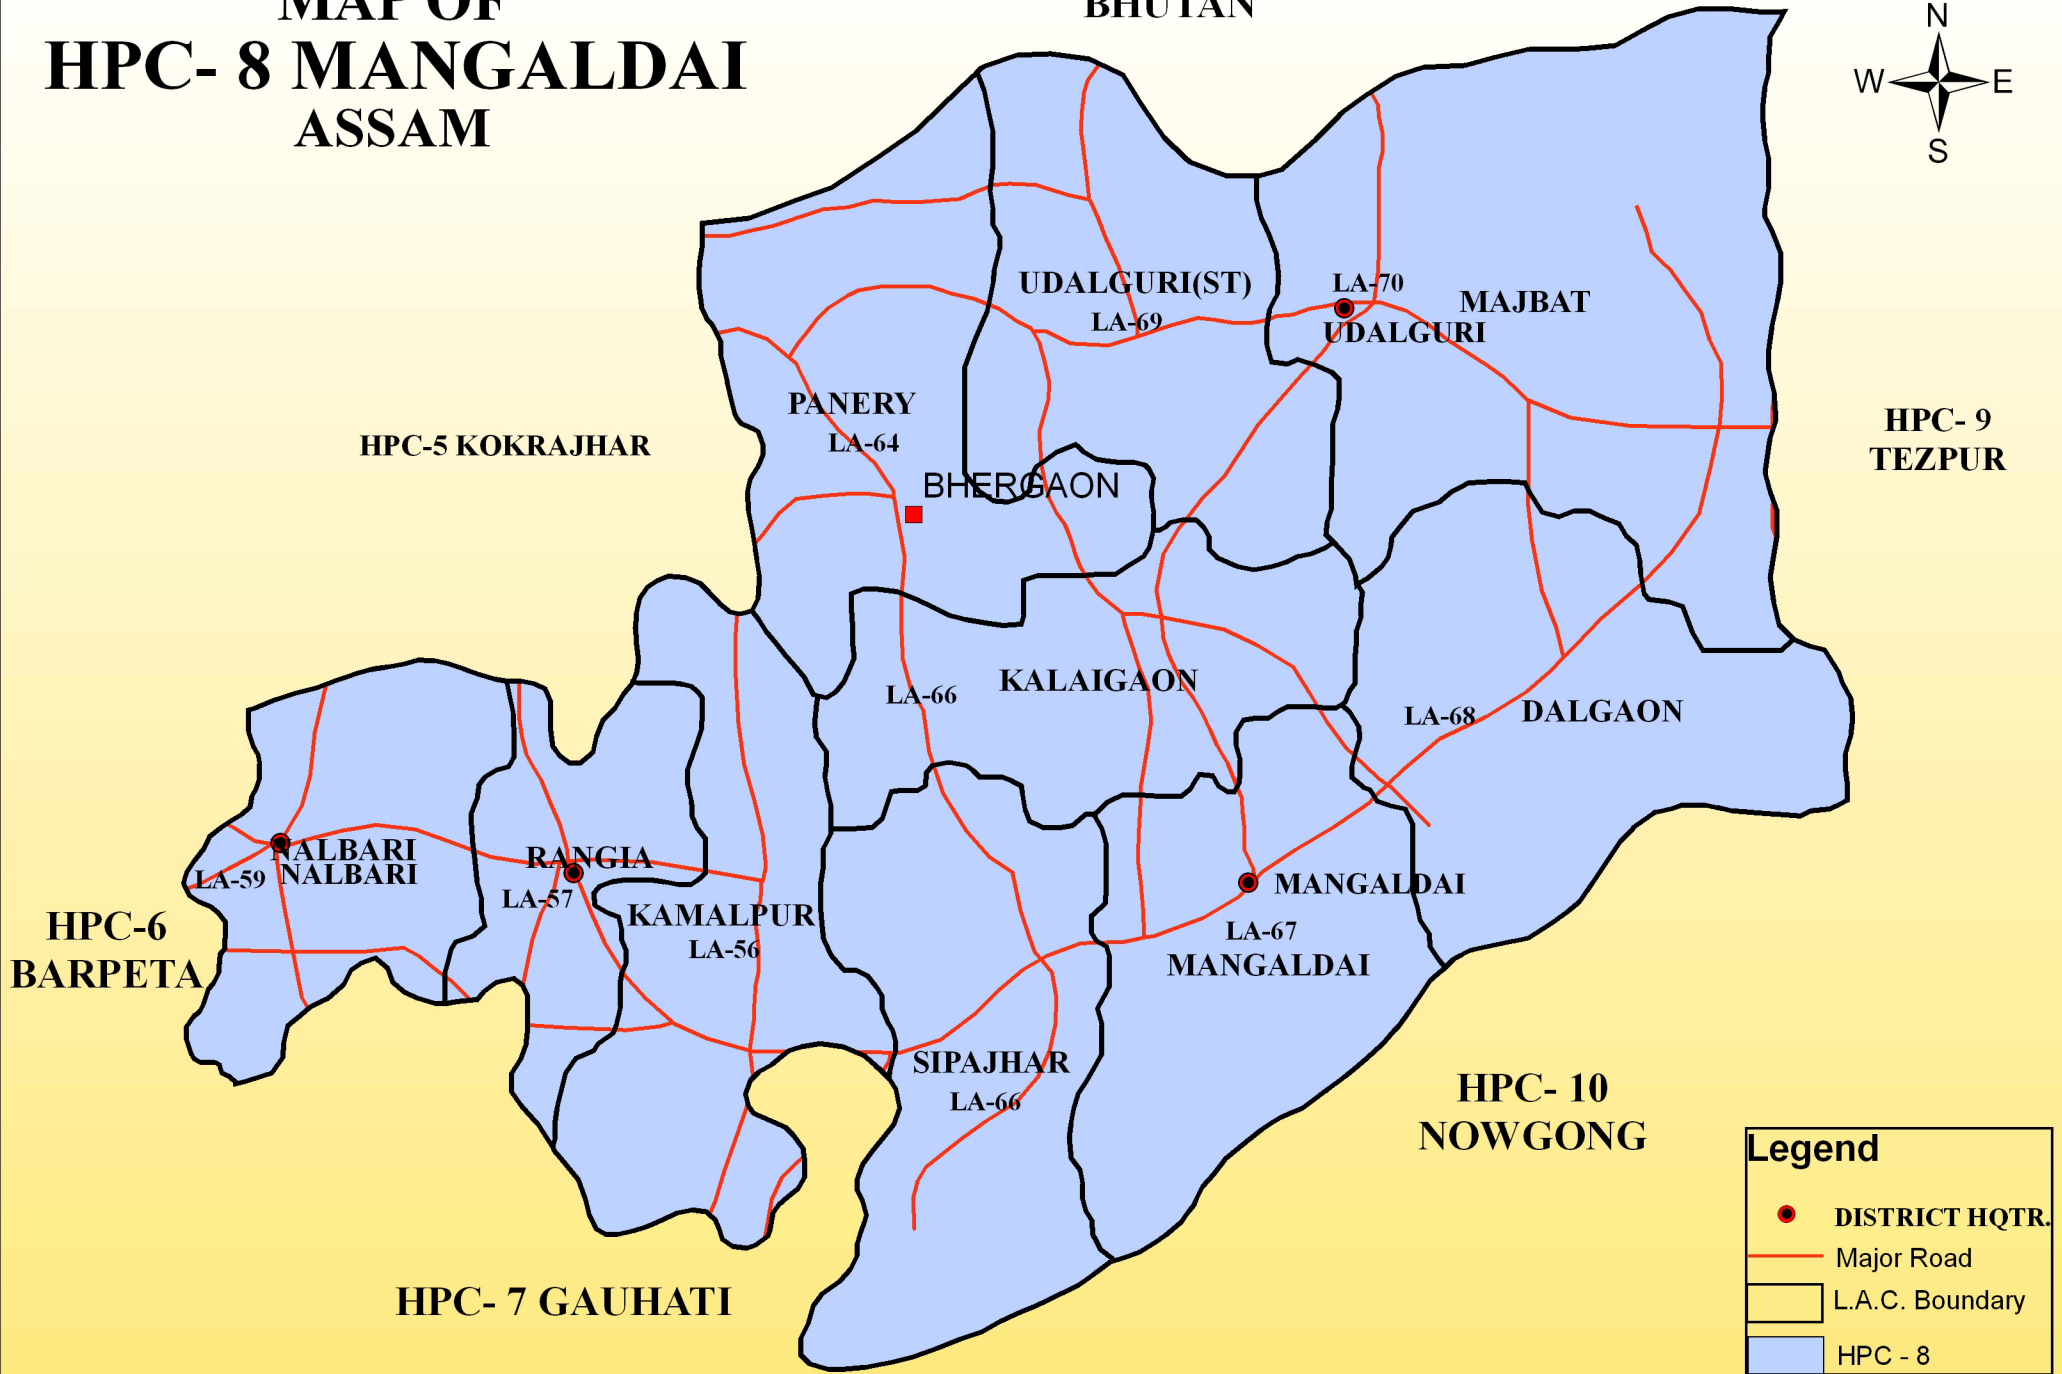

# MAP OF HPC- 8 MANGALDAI ASSAM

BHUTAN

**Legend**

- DISTRICT HQTR.
- Major Road
- L.A.C. Boundary
- HPC - 8