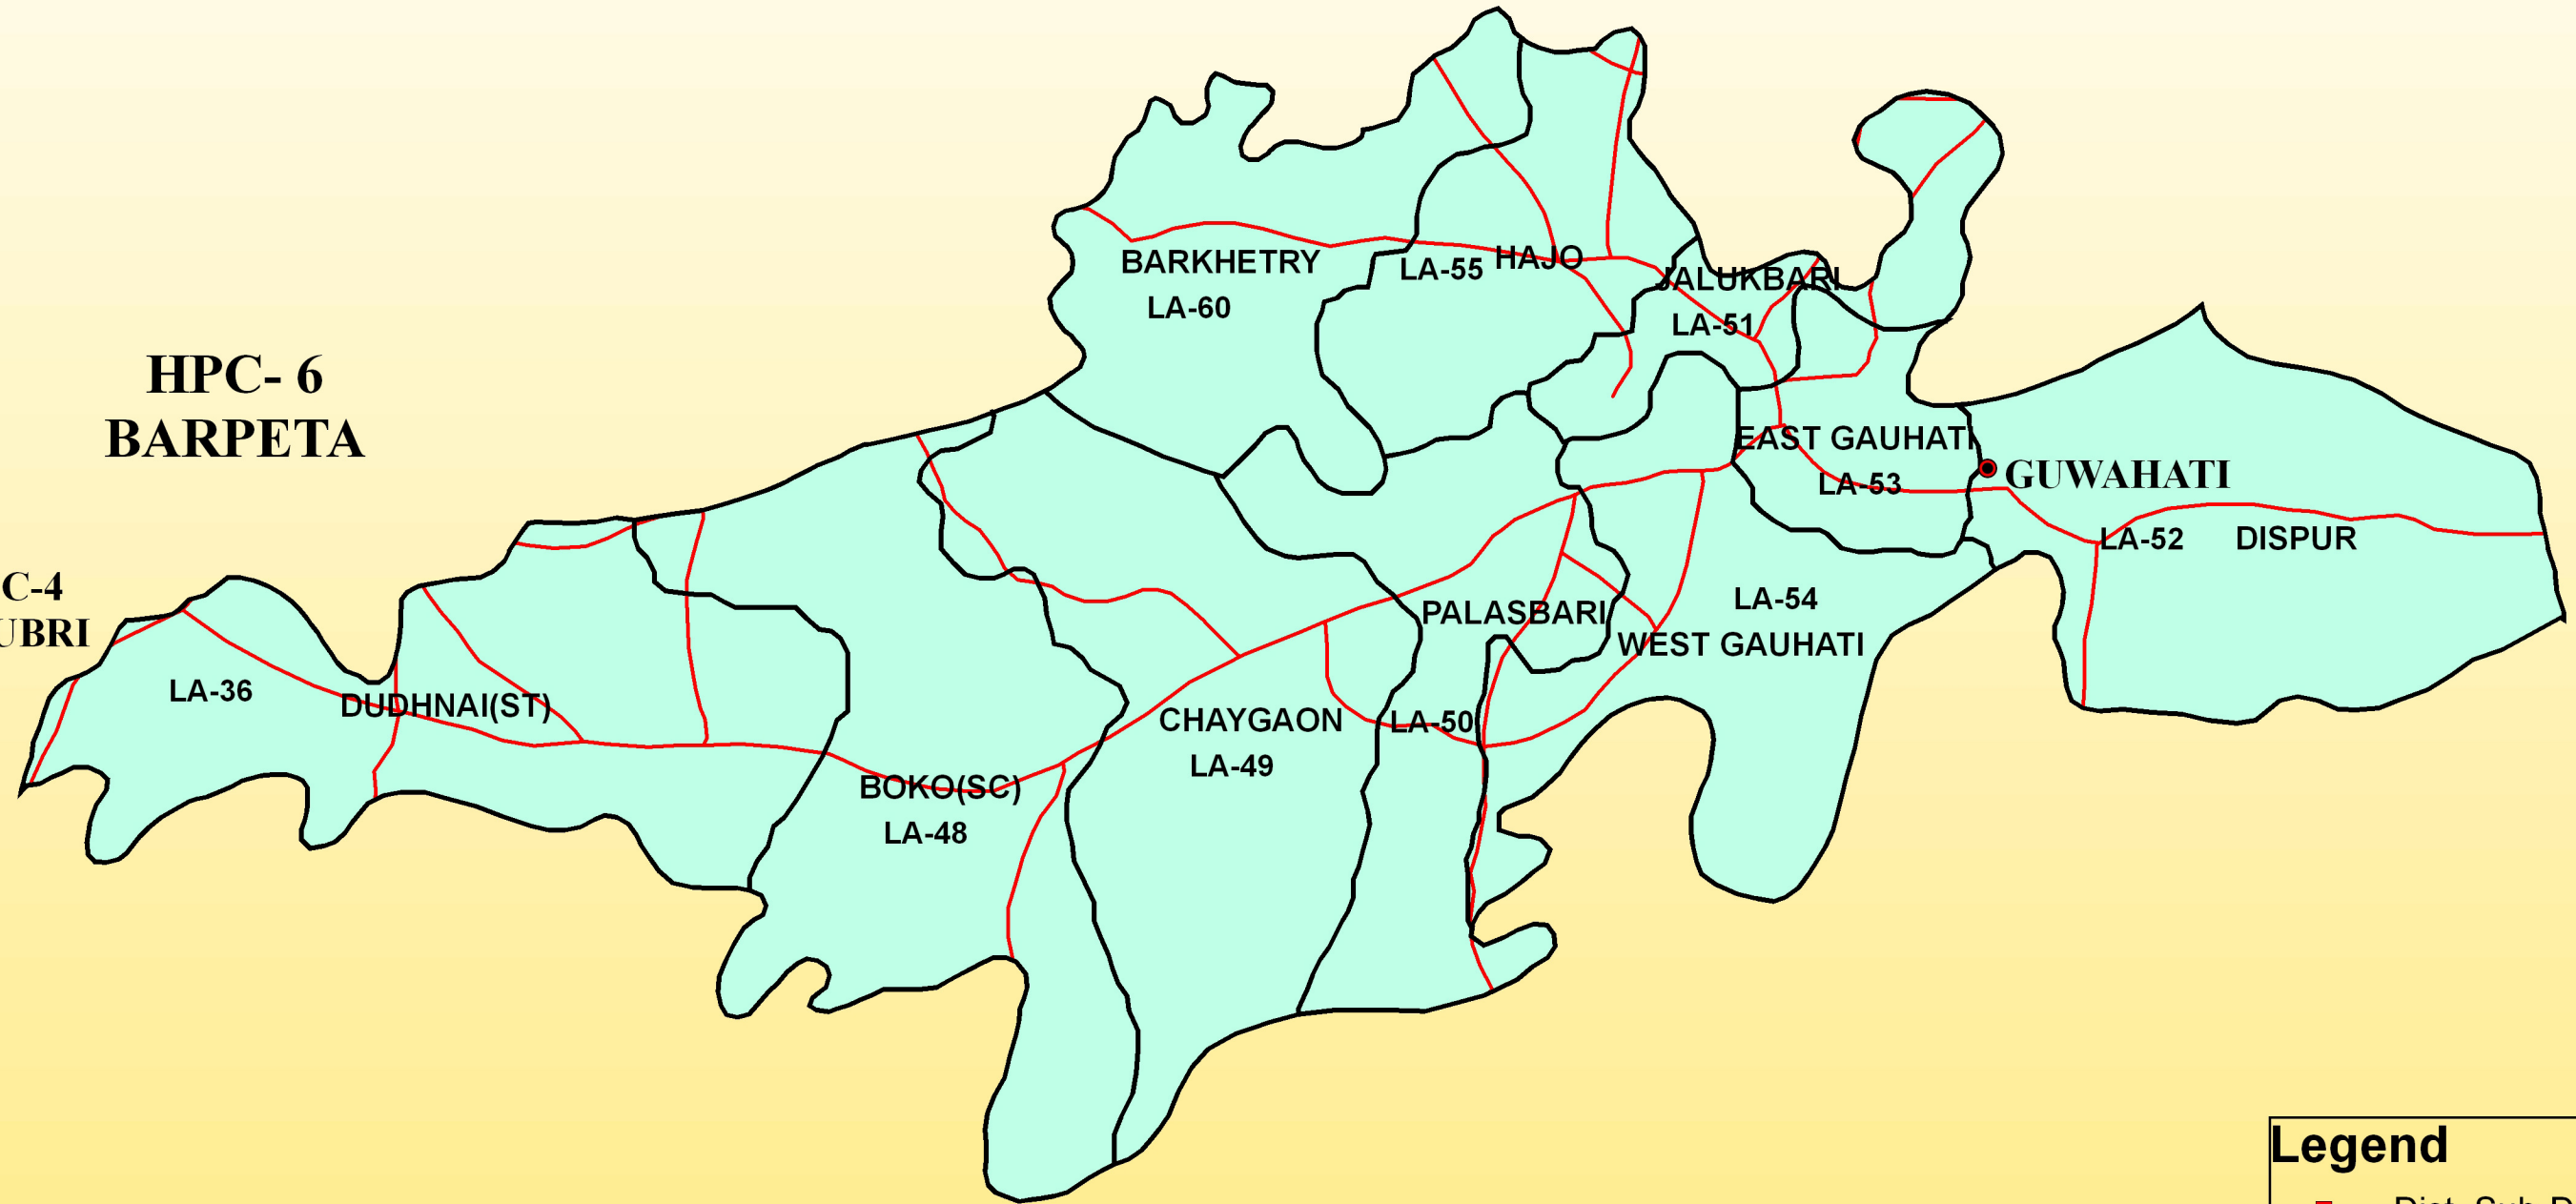

MAP OF HPC- 7 GAUHATI ASSAM

HPC- 8 MANGALDAI

HPC- 6 BARPETA

HPC-4 DHUBRI

MEGHALAYA

Legend

- Dist. Sub-Division
- DISTRICT HQTR.
- Major Road
- L.A.C. Boundary
- HPC - 7