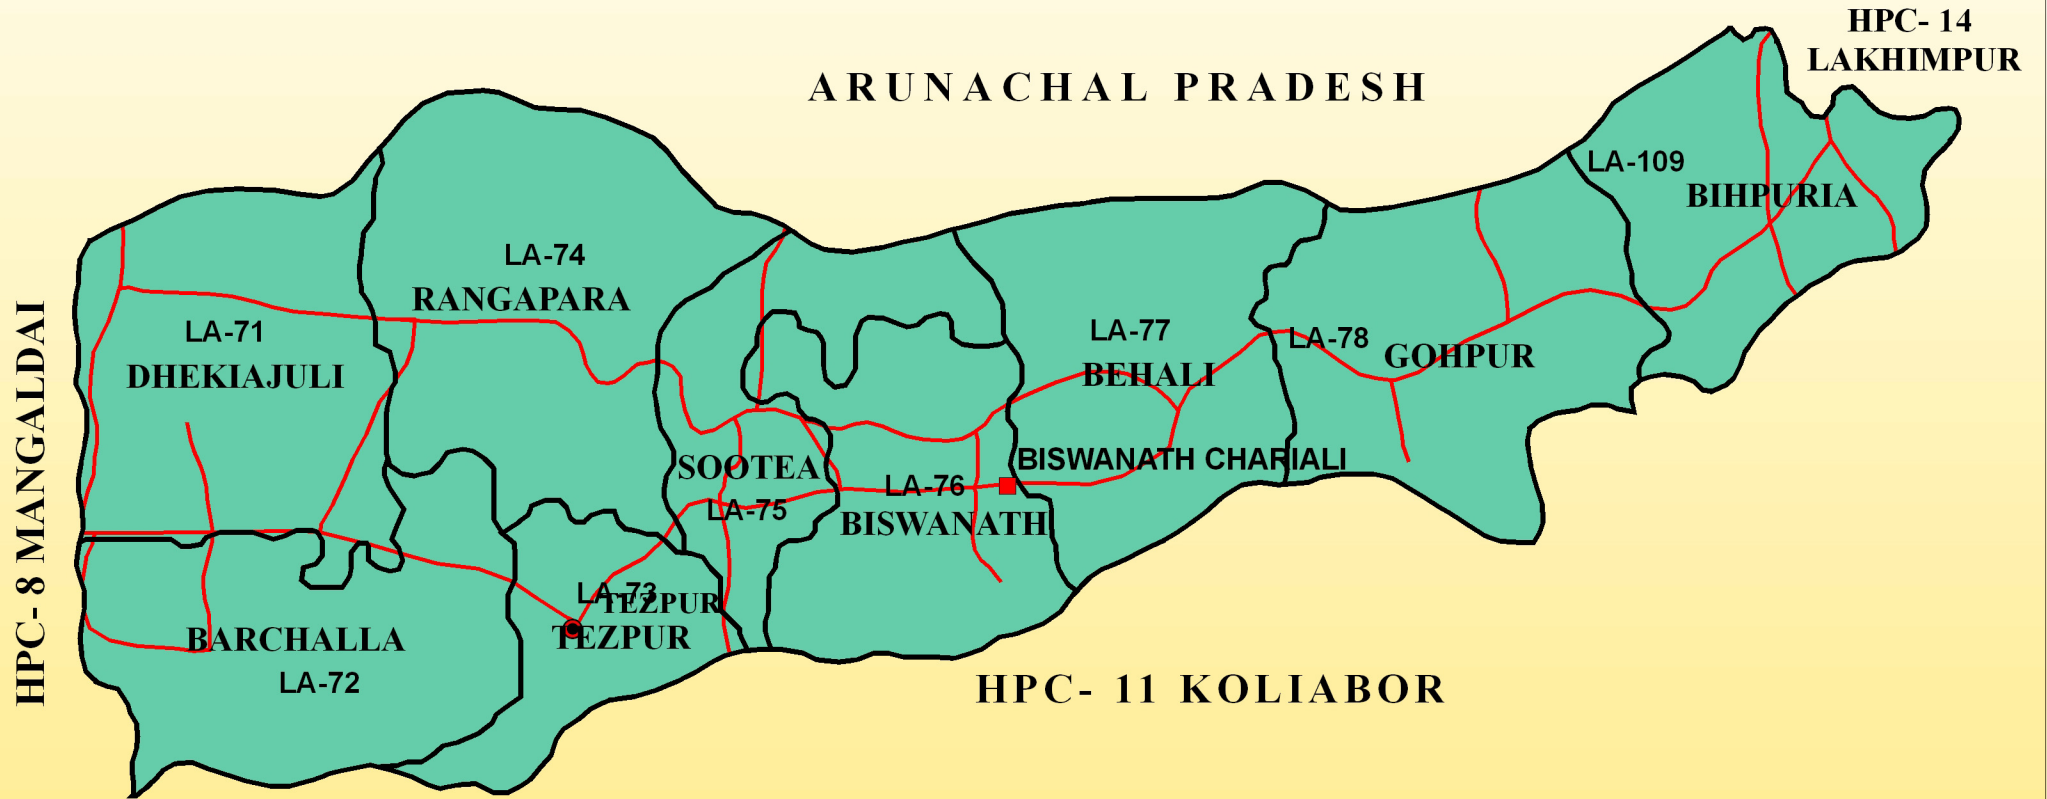

MAP OF HPC- 9 TEZPUR ASSAM

Legend

- Dist. Sub-Division
- DISTRICT HQTR.
- Major Road
- L.A.C. Boundary
- HPC - 9